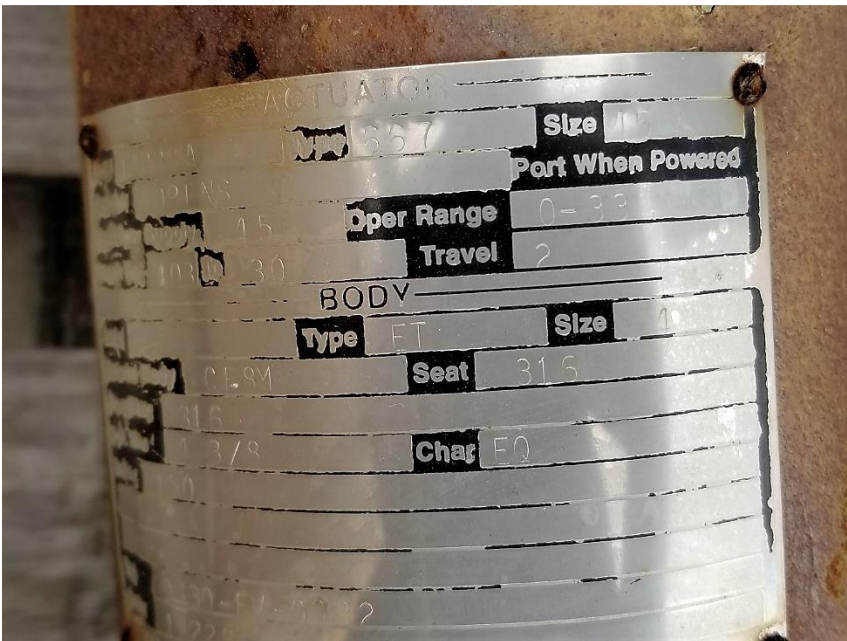

SLE 19-003 Fisher Control Valves

SLE 19-003 Fisher Control Valves

SLE 19-003 Fisher Control Valves

SLE 19-003 Fisher Control Valves

SLE 19-003 Fisher Control Valves

SLE 19-003 Fisher Control Valves

SLE 19-003 Fisher Control Valves

SLE 19-003 Fisher Control Valves

SLE 19-003 Fisher Control Valves

SLE 19-003 Fisher Control Valves

SLE 19-003 Fisher Control Valves